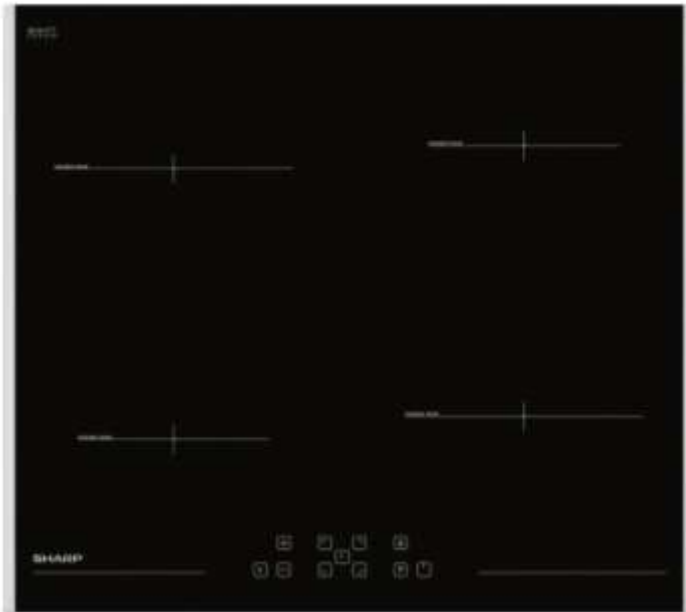

Frameless

- Touch Control
- 4 Induction Zones
- Booster Function
- Slider Control
- Electronic Timer

INFORMATION SHEET

SHARP

KH-6I19FT00 60cm Induction Hob Stainless Trim

- Touch Control
- 4 Induction Zones
- Pause Function
- Boost Function
- Auto Heat Control
- Child Lock