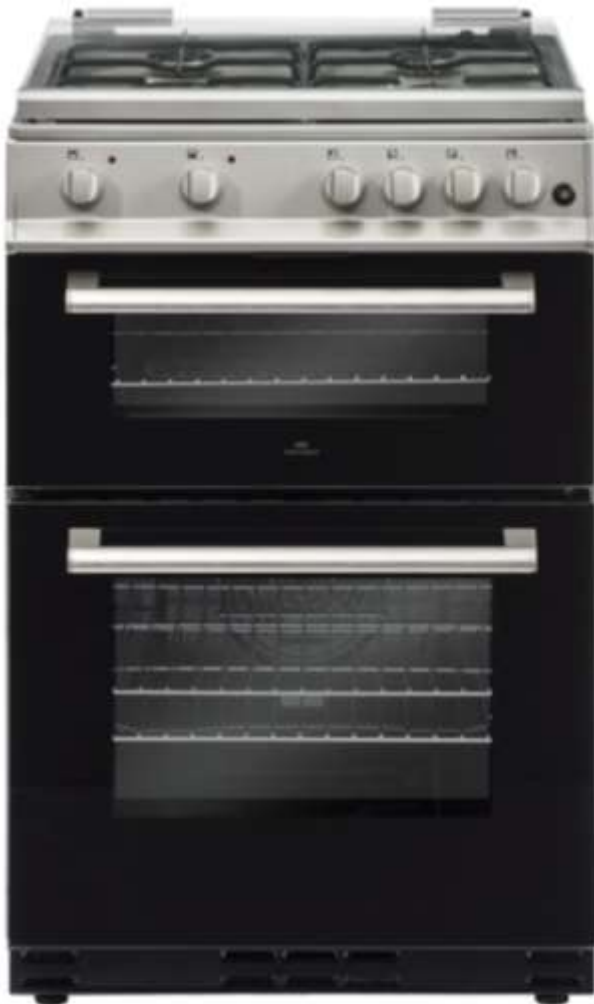

INFORMATION SHEET

COOKING

INFORMATION SHEET

newworld®

600TSIDLm

60cm Gas Cooker

Silver

- Twin Cavity
- Variable Grill
- Lidded
- Clock/Minute Minder

Dimensions (cm)

H 90.0 x W 60.0 x D 60.0

INFORMATION SHEET

newworld®

DF600MD

60cm DualFuel Cooker

Silver

- Double Electric Oven
- Gas Hob
- Lidded
- Fanned Main Oven