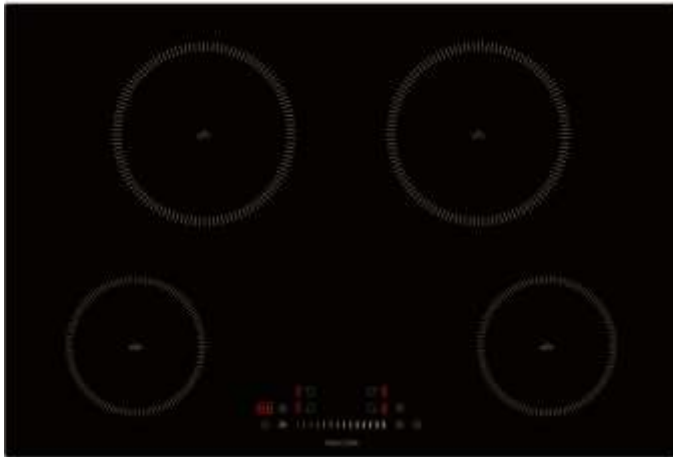

UBIND90BV

90cm Induction Hob

Frameless

- Touch Control
- 5 Induction Zones
- Booster Function
- Slider Control
- Electronic Timer

INFORMATION SHEET

culina

UBIND77BV

77cm Induction Hob

Frameless

- Touch Control
- 4 Induction Zones
- Booster Function
- Slider Control
- Electronic Timer

INFORMATION SHEET

SHARP

KH-6I19FT00 60cm Induction Hob Stainless Trim

- Touch Control
- 4 Induction Zones
- Pause Function
- Boost Function
- Auto Heat Control
- Child Lock