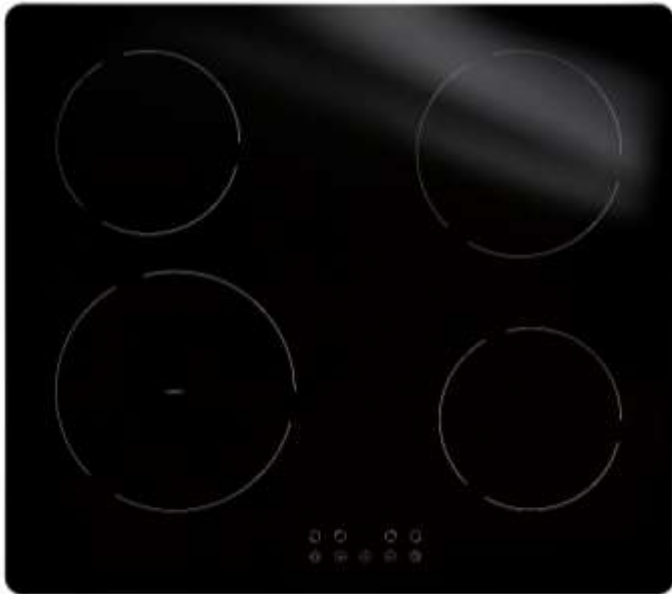

**2 YEAR
WARRANTY**

Signature

COLLECTION

SCIH61

60cm Induction Hob

Frameless

- 4 Zone Induction Hob
- Front Control Operation
- 9 Power Level Settings
- Booster Zone
- Child Lock

Unbranded