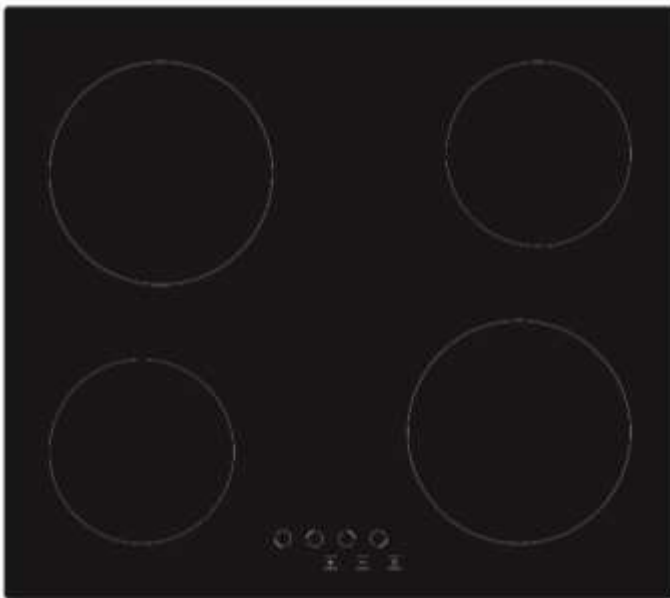

60cm Ceramic Hob

Stainless Trim

- Touch Controls
- Residual Heat Indicators
- Child Safety lock
- Timer Function
- Easy to clean surface

INFORMATION SHEET

culina

UBTCC60LC

60cm Ceramic Hob

Frameless

- 60cm Ceramic Hob
- Frameless
- Touch Controls
- Residual Heat Indicators
- Child Safety lock
- Easy to clean surface

INFORMATION SHEET

culina

UBKCC60BV

60cm Ceramic Hob

Frameless

- Rotary Controls
- Residual Heat Indicators
- Easy to clean surface
- 9 Power Levels
- Timer